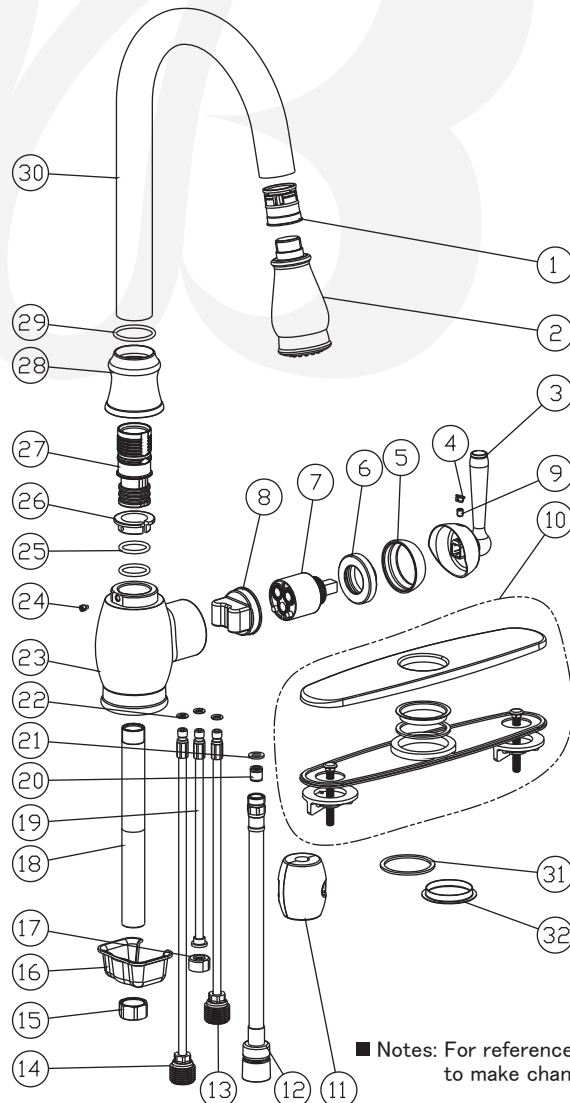

**K4811001-D, K4811002-D, K4811003-D,
K4911001-D, K4911002-D, K4911003-D, Kitchen faucet**

Description

- Single handle kitchen faucet
- 360 deg swing angle, high arch brass spout
- Ceramic disc cartridge
- With magnetic two setting pull-down sprayer
- SS Flex hoses with 3/8" compression nuts
- 1.75 GPM ASME Compliant

Colors / Finishes

- K4811001-D, K4911001-D - Chrome
- K4811002-D, K4911002-D - PVD Satin Nickel
- K4811003-D, K4911003-D - Antique Bronze

• K4811002-D

• K4911002-D

BREAK DOWN

Component Parts List

NO.	Part No	Qty	
		S1190	S1191
01	CTCP0375	1	1
02	ATBE0163	1	1
03	CTHZ0449	1	1
04	CTCP0072	1	1
05	CTCB0653	1	1
06	CTKB0058	1	1
07	ATBA0121	1	1
08	CTDN0023	1	1
09	CTST0117	1	1
10	ATBQ0295	0	1
11	ATBQ0313	1	1
12	ATBP0251	1	1
13	ATBP1009	1	1
14	ATBP1008	1	1
15	CTNB0276	1	1
16	CTLT0020	1	1
17	CTNB0277	1	1
18	CTPB0498	1	1
19	ATBP0252	1	1
20	ATBA0100	1	1
21	CTWR0037	1	1
22	CTRR0182	3	3
23	CTYZ0014	1	1
24	CTST0059	1	1
25	CTRR0013	2	2
26	CTRP0051	1	1
27	CTMP0049	1	1
28	CTCZ0216	1	1
29	CTRR0218	1	1
30	CTPB0550	1	1
31	CTWR0351	1	0
32	CTWT0087	1	0

■ Notes: For reference only. We reserve the right to make changes without any notice.

K481101 - Chrome
 K481102 - PVD Satin Nickel
 K481103 - Antique Bronze

K491101 - Chrome
 K491102 - PVD Satin Nickel
 K491103 - Antique Bronze